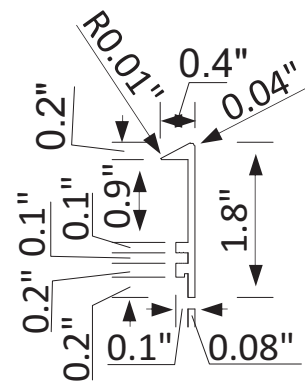

INSTALLATION SPECIFICATION

Model No.:	803218-MIR-BB
Finish:	Brushed black
Mount type:	Wall-mounted
Orientation:	Vertical
Material:	Aluminum
Storage included:	No
Overall size:	17.7"W x 36.0"D x 1.8"H
Net weight:	13.3 lbs
Lens material:	5mm lens

Mutriku

18"

Bathroom Mirror

All measurements are approximate. Measurements may vary +/- 1/2

Aluminum section