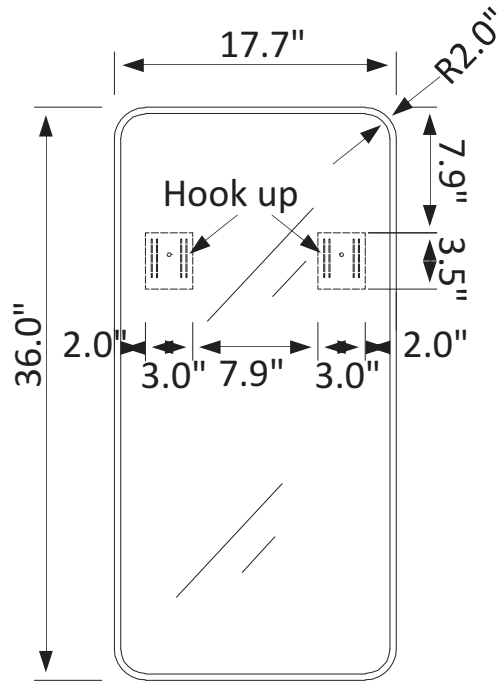

INSTALLATION SPECIFICATION

Model No.:	803218-MIR-BB
Finish:	Brushed black
Mount type:	Wall-mounted
Orientation:	Vertical
Material:	Aluminum
Storage included:	No
Overall size:	17.7"W x 36.0"D x 1.8"H
Net weight:	13.3 lbs
Lens material:	5mm lens

Mutriku

18"

Bathroom Mirror

All measurements are approximate. Measurements may vary +/- 1/2

Aluminum section