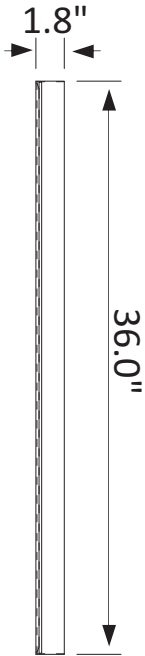

INSTALLATION SPECIFICATION

Model No.:	803218-MIR-BB
Finish:	Brushed black
Mount type:	Wall-mounted
Orientation:	Vertical
Material:	Aluminum
Storage included:	No
Overall size:	17.7"W x 36.0"D x 1.8"H
Net weight:	13.3 lbs
Lens material:	5mm lens

Mutriku

18"

Bathroom Mirror

All measurements are approximate. Measurements may vary +/- 1/2

Aluminum section